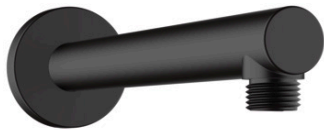

**Vernis Blend
Shower arm 24 cm**

Surfaces: **Matt Black** Article Number: **27809670**

Description

product features

- length: 240 mm
- installation type: exposed installation
- material: solid brass
- version: 90° angle
- connection thread G 1/2
- connection dimension DN15

Product image

Scale drawing